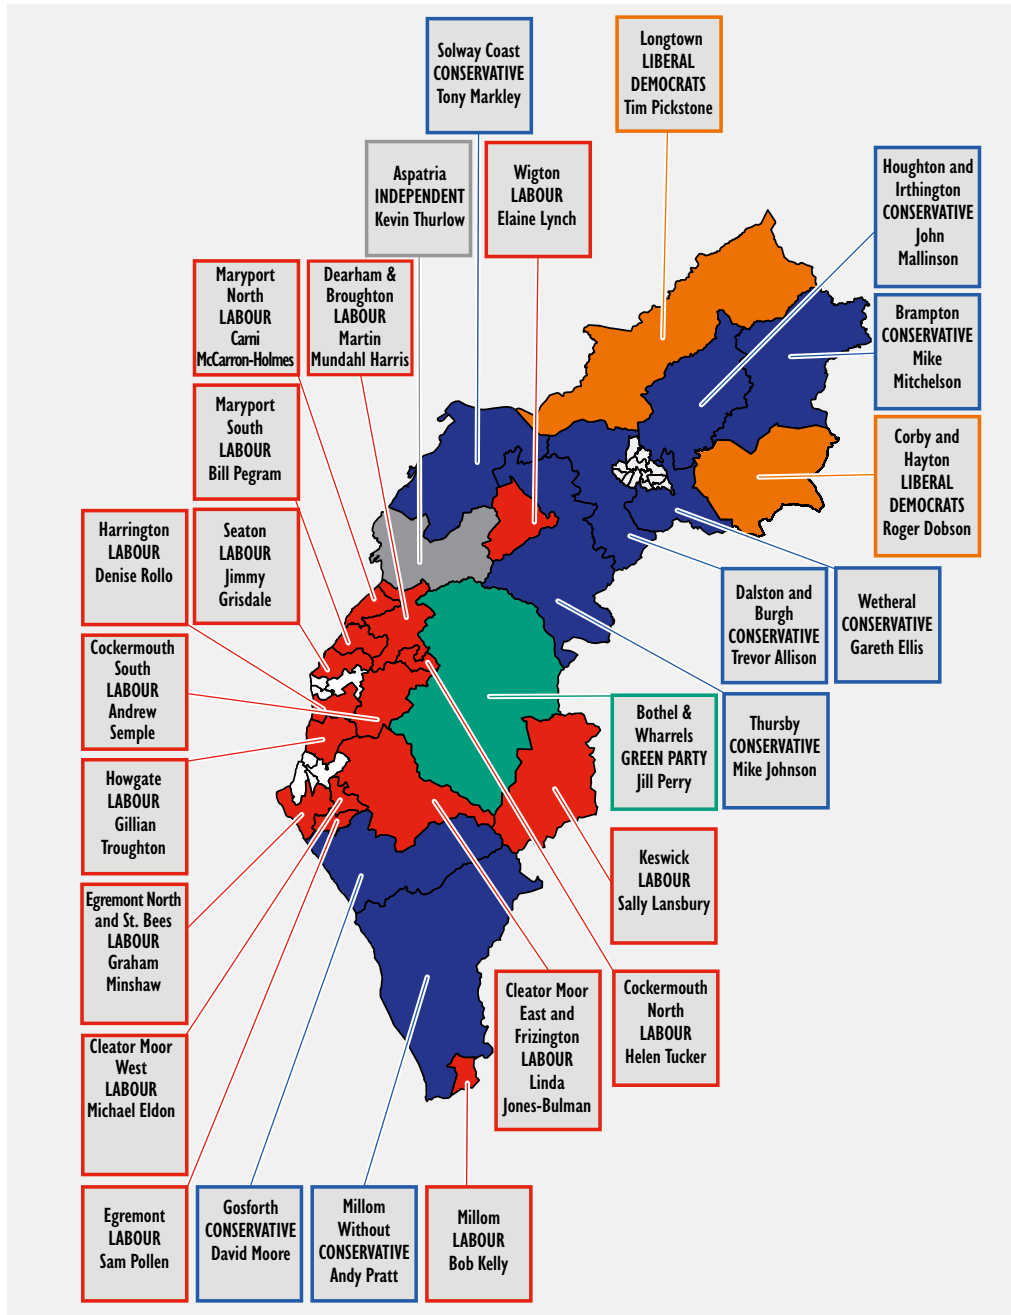

# Ward Map

**Cumberland Council has 46 councillors comprising:**

- 29 Labour councillors.
- 8 Conservative councillors.
- 4 Liberal Democrat councillors.
- 3 Independent Group councillors
- 2 Green Party councillors.